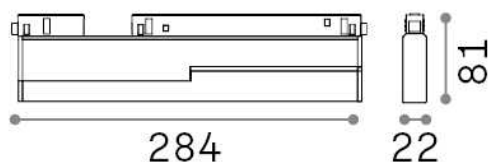

General info

Technical - Systems

Indoor track mounted adjustable and dimmable linear fitting with integrated LED sources and direct light emission

Ean	8021696286105
Item	EGO FLEXIBLE ACCENT 13W 3000K DALI WH
Installation	Ego profile
Guarantee	5 years
Gross weight	0.5 kg
Volume	0.003078 m ³

Technical info

Net weight	0.47 kg
Insulation class	III
Protection index	IP20
Compliance	CE
Operating temperature	0° ~ +40 °C
Full load efficiency	X
Dimmer	1, DALI
Power output	48 V DC
Power supply	Required, remoted, not included NO, elettronico
Adjustability	vert. 0°-90°
Accessories not included	Ego profile

Source info

Integrated source	Integrated LED module
Replaceable source	Replaceable (by qualified operators only)
Power	13 W
Emission	Direct
Max consumption	max 13 W
Features LED	LED SMD SAMSUNG
CCT LED	3000 K
Duration LED (t. 25°c)	50000 h
CRI	> 90
SDCM	3
Light beam	35°
UGR Maximum	< 19
Light beam flux	1300 lm
Useful light flux	1200 lm
Photobiological risk	1
Standby power	< 0.50 W